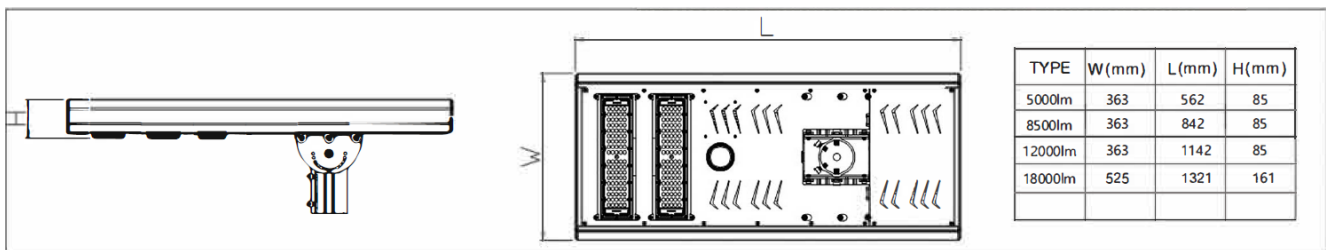

SmartBright All-in-one Solar Street Light

Autonomy	up to 24 h
Solar dimming profile	First 2 Hrs - On motion : 100%, without motion :30% ; Next 3 Hrs - On motion : 60%, without motion :20% ; Next 6 Hrs On motion : 30%, without motion :10% ; Rest of the Night: On motion : 50%, without motion :30%
Grid connection type	Off grid
Battery location	Inside Luminaire

Order product name	BRP110 LED85/757 G2 Pro
Order code	TBD
Numerator - Quantity Per Pack	1
Numerator - Packs per outer box	1
Material Nr. (12NC)	TBD

Dimensional drawing

BRP110 LED85/757 G2 Pro